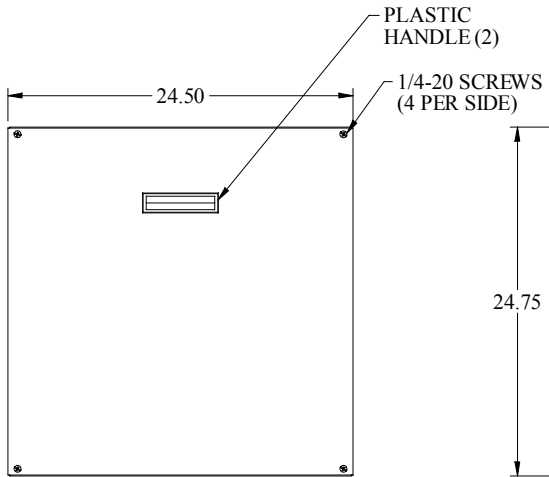

PART No. RCHS1902224

for more information visit
www.hammfg.com

Data subject to change without notice.
Isometric drawing not to scale.
Shipped knockdown for handling ease
& protection.

TOP VIEW

L.S. VIEW

FRONT VIEW

R.S. VIEW

BOTTOM VIEW