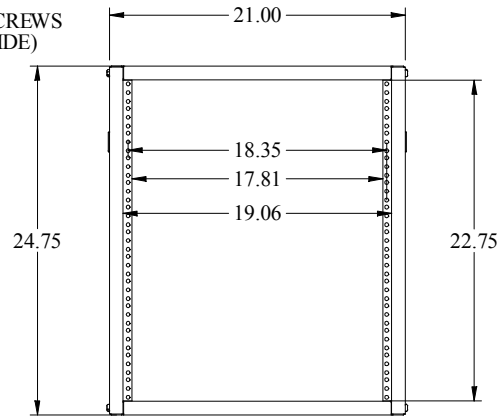

PART No. RCHS1902224

for more information visit
www.hammfg.com

Data subject to change without notice.
Isometric drawing not to scale.
Shipped knockdown for handling ease
& protection.

TOP VIEW

L.S. VIEW

FRONT VIEW

R.S. VIEW

BOTTOM VIEW